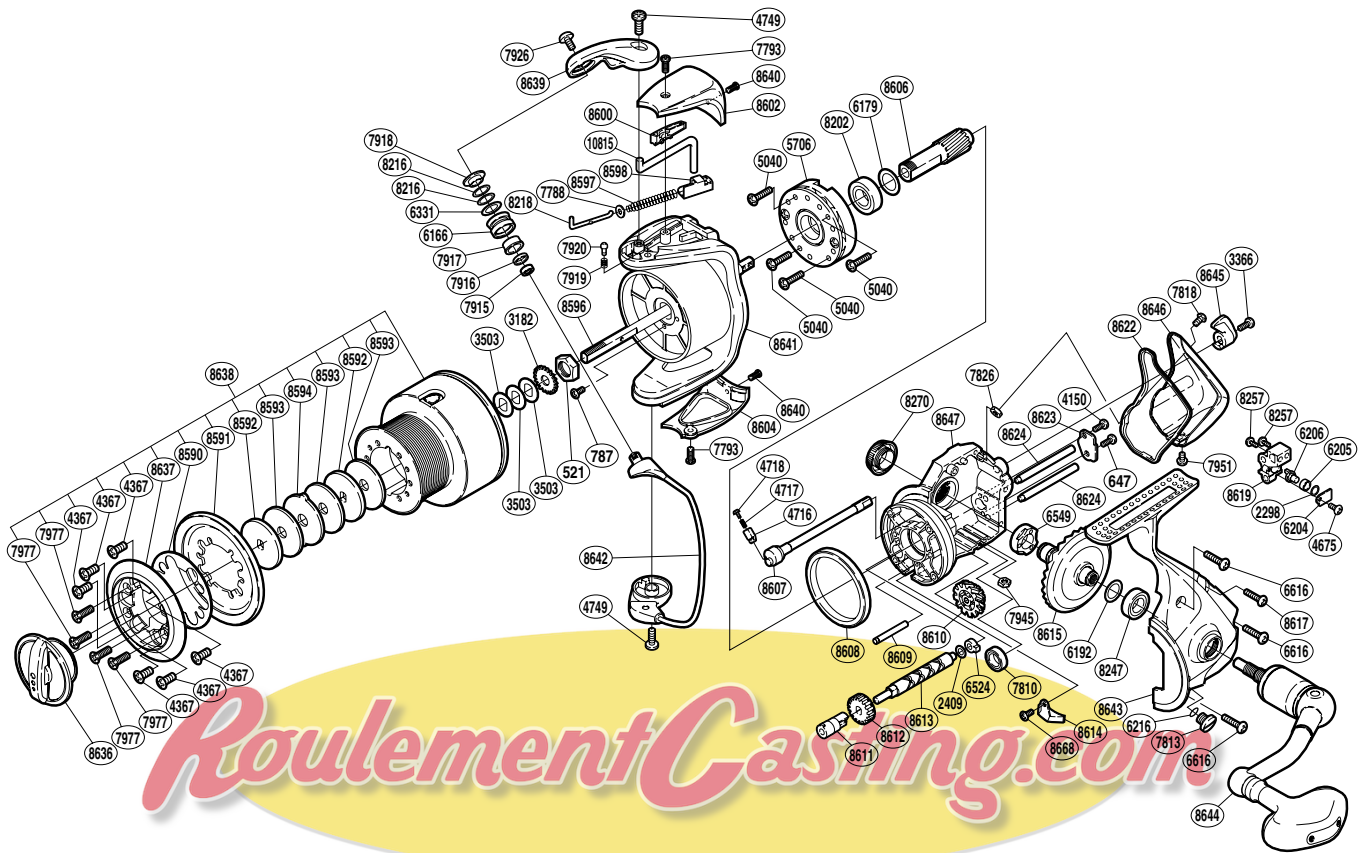

SHIMANO®

SUSTAIN 

SA-6000FD

Part No.	Description	Part No.	Description	Part No.	Description
RD 0521	Rotor Nut	RD 7810	Ball Bearing	RD 8604	Bail Hold Support Guard
RD 0647	Worm Shaft Retainer Screw (B)	RD 7813	Oil Cap	RD 8606	Pinion Gear
RD 0787	Nut Lock Screw	RD 7818	Rear Protector Screw (C)	RD 8607	Anti-Reverse Cam
RD 2298	Spacer	RD 7826	Rear Protector Nut (A)	RD 8608	Friction Ring
RD 2409	Worm Shaft Spacer	RD 7915	Line Roller Bearing	RD 8609	Idle Gear (B) Shaft
RD 3182	Spool Support	RD 7916	Bearing Spacer	RD 8610	Idle Gear (B)
RD 3366	Anti-Reverse Lever Screw	RD 7917	Line Roller Bushing	RD 8611	Worm Bushing (front)
RD 3503	Spool Washer	RD 7918	Line Roller Washer	RD 8612	Idle Gear
RD 4150	Worm Shaft Retainer Screw (A)	RD 7919	Click Spring	RD 8613	Worm Shaft
RD 4367	Spool Ring Screw	RD 7920	Click Pin	RD 8614	Bail Trip Strike
RD 4675	Oscillating Pawl Cover Screw	RD 7926	Line Roller Screw	RD 8615	Drive Gear
RD 4716	Click Spring Guide (B)	RD 7945	Rear Protector Nut (B)	RD 8617	Side Cover Screw (small)
RD 4717	Click Spring	RD 7951	Rear Protector Screw (D)	RD 8619	Oscillating Slider
RD 4718	Click Spring Guide (A)	RD 7977	Spool Ring Collar Screw	RD 8622	Rear Shield
RD 4749	Multi-Purpose Screw	RD 8202	Ball Bearing	RD 8623	Worm Shaft Retainer
RD 5040	Roller Clutch Screw	RD 8216	Adjusting Washer	RD 8624	Oscillating Guide
RD 5706	Roller Clutch Assembly	RD 8218	Bail Spring Guide (A)	RD 8636	Drag Knob
RD 6166	Line Roller	RD 8247	Ball Bearing	RD 8637	Spool Ring Collar
RD 6179	Bearing Washer	RD 8257	Slider Retainer Screw	RD 8638	Spool Assembly
RD 6192	Drive Gear Washer	RD 8270	Handle Screw Cap	RD 8639	Bail Arm
RD 6204	Oscillating Pawl Cover	RD 8590	Spool Ring Collar Spacer	RD 8640	Protector Screw (B)
RD 6205	Oscillating Slider Bushing	RD 8591	Spool Ring	RD 8641	Rotor
RD 6206	Oscillating Pawl	RD 8592	Key Washer	RD 8642	Bail Assembly
RD 6216	"O" Ring	RD 8593	Drag Washer	RD 8643	Side Cover
RD 6331	Line Roller Spacer	RD 8594	Eared Washer	RD 8644	Handle Assembly
RD 6524	Worm Bushing (rear)	RD 8596	Main Shaft	RD 8645	Anti-Reverse Lever
RD 6549	Drive Gear Bushing	RD 8597	Bail Spring	RD 8646	Rear Protector
RD 6616	Side Cover Screw (large)	RD 8598	Bail Spring Seat	RD 8647	Body
RD 7788	Spring Guide (A) Support	RD 8600	Bail Trip Cover	RD 8668	Bail Trip Strike Screw
RD 7793	Protector Screw (A)	RD 8602	Bail Spring Cover	RD10815	Bail Trip Lever